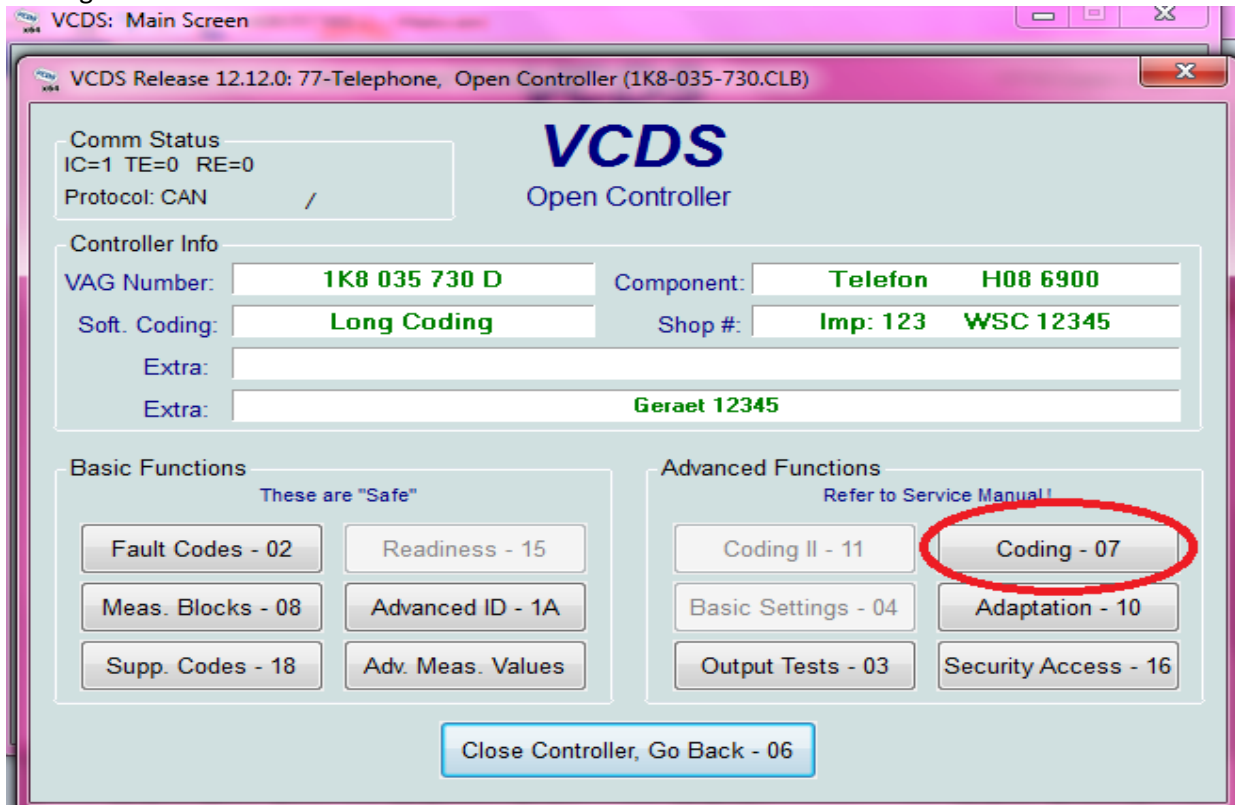

choose telephone option:

Coding 07:

Tap coding number 412120 and click on Do It!

In phone option click on Telephone Adaptation and choose bluetooth visibility.

Tap 1 like **Bluetooth Visible** and click on **TEST** and after click on **Save**. Done Go Back

After this you must press **2X Phone button** on your **multifunction steering wheel**.

Choose in your mobile phone bluetooth pairing .

Pairing access code is 1234 or 0000