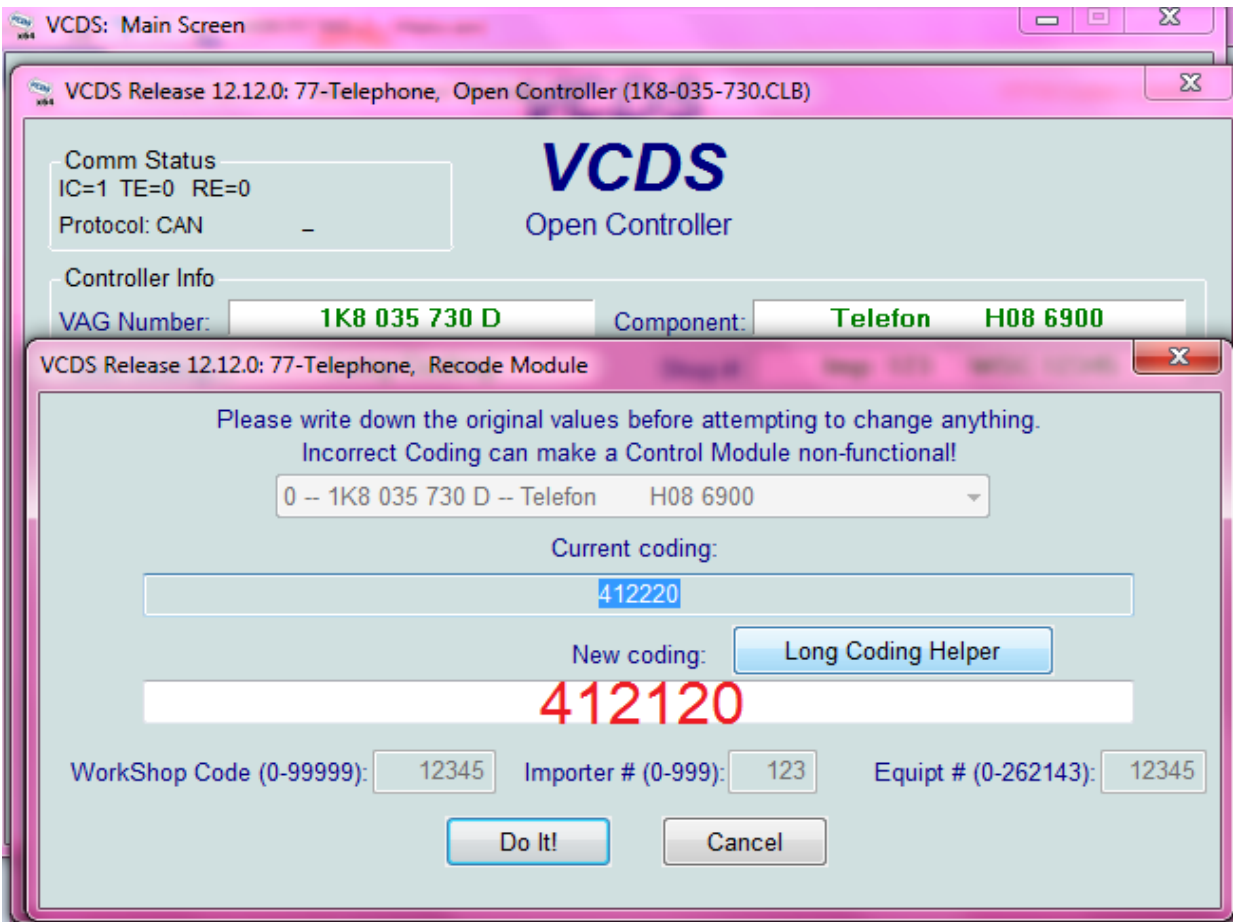

choose telephone option:

Coding 07:

Tap coding number 412120 and click on Do It!

In phone option click on Telephone Adaptation and choose bluetooth visibility.

Tap 1 like **Bluetooth Visible** and click on **TEST** and after click on **Save**. Done Go Back

After this you must press **2X Phone button** on your **multifunction steering wheel**.

Choose in your mobile phone bluetooth pairing .

Pairing access code is 1234 or 0000