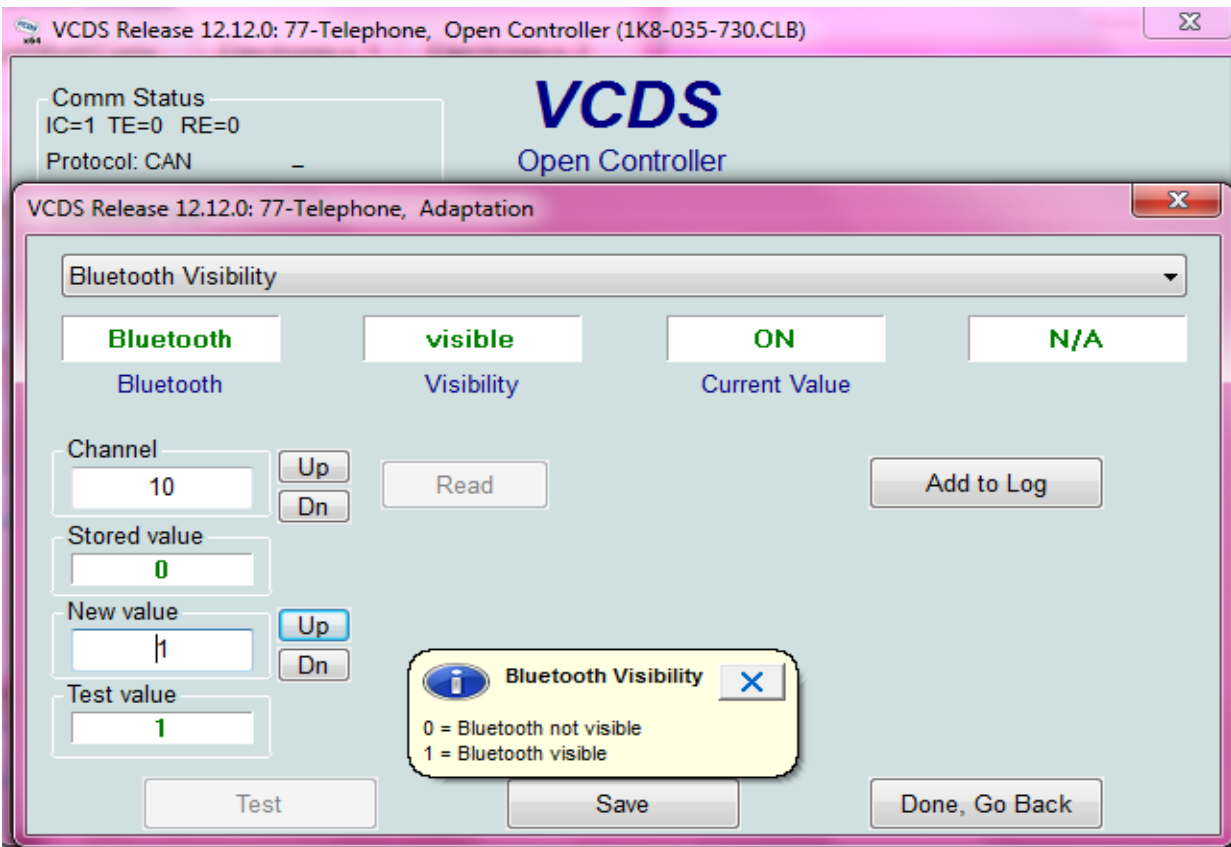

choose telephone option:

Coding 07:

Tap coding number 412120 and click on Do It!

In phone option click on Telephone Adaptation and choose bluetooth visibility.

Tap 1 like **Bluetooth Visible** and click on **TEST** and after click on **Save**. Done Go Back

After this you must press **2X Phone button** on your **multifunction steering wheel**.

Choose in your mobile phone bluetooth pairing .

Pairing access code is 1234 or 0000