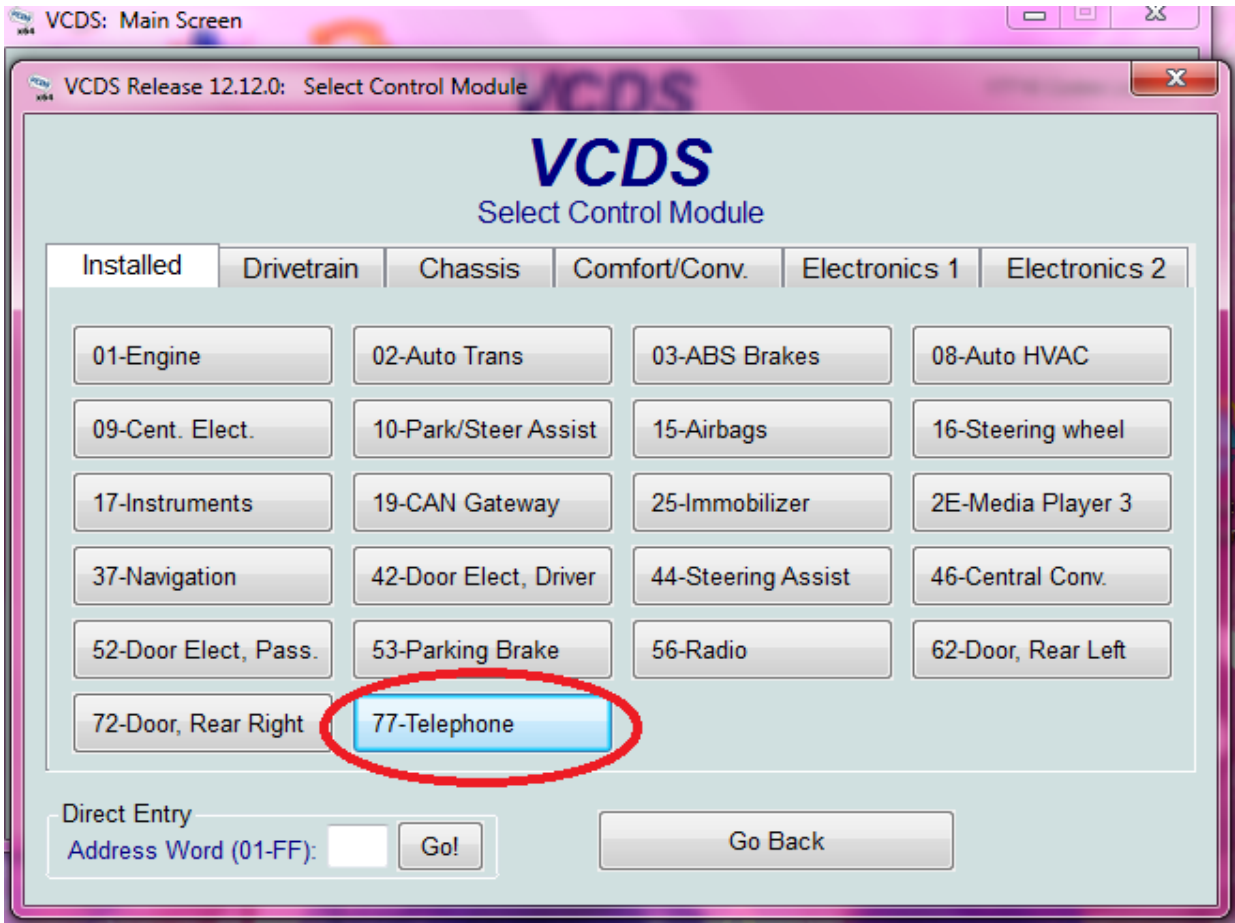

choose telephone option:

Coding 07:

Tap coding number 412120 and click on Do It!

In phone option click on Telephone Adaptation and choose bluetooth visibility.

Tap 1 like **Bluetooth Visible** and click on **TEST** and after click on **Save**. Done Go Back

After this you must press **2X Phone button** on your **multifunction steering wheel**.

Choose in your mobile phone bluetooth pairing .

Pairing access code is 1234 or 0000