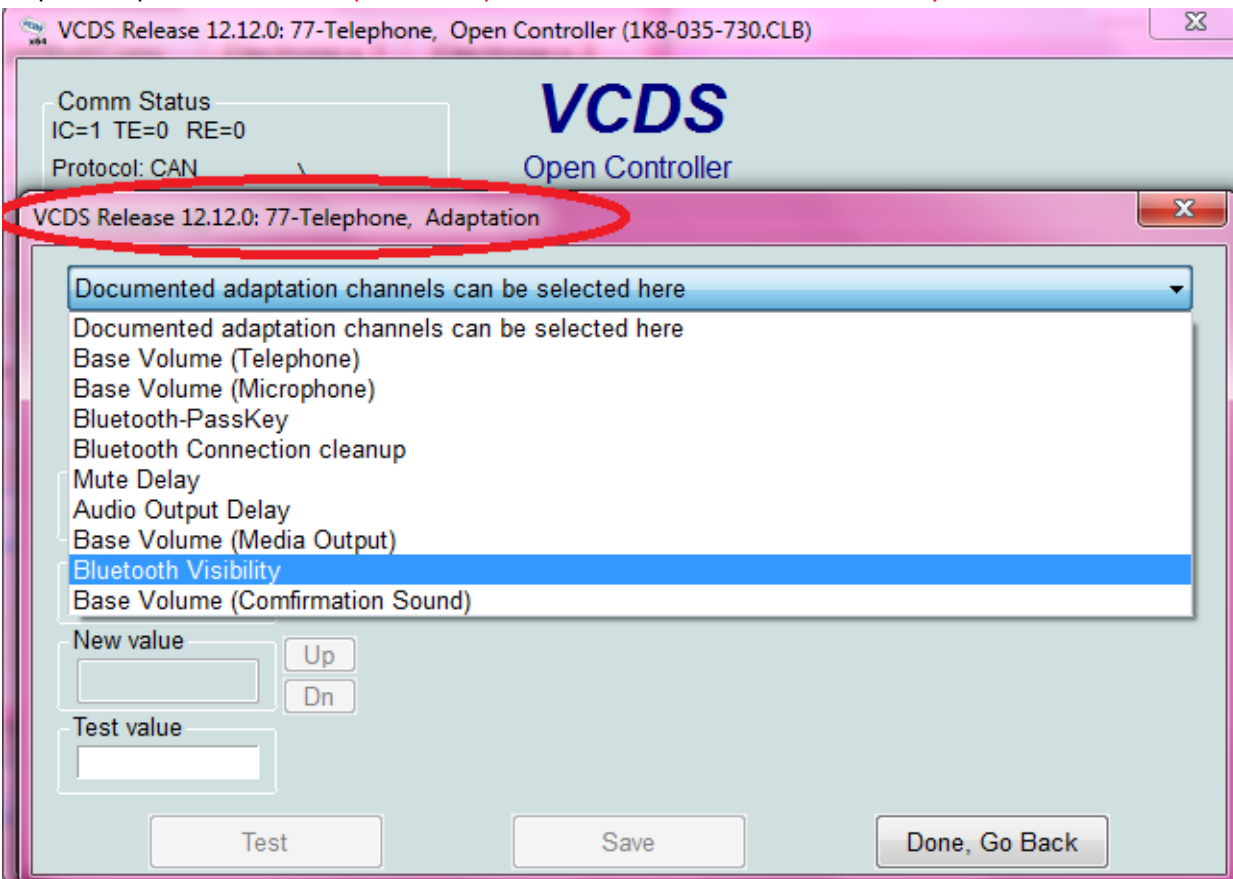

choose telephone option:

Coding 07:

Tap coding number 412120 and click on Do It!

In phone option click on Telephone Adaptation and choose bluetooth visibility.

Tap 1 like **Bluetooth Visible** and click on **TEST** and after click on **Save**. Done Go Back

After this you must press **2X Phone button** on your **multifunction steering wheel**.

Choose in your mobile phone bluetooth pairing .

Pairing access code is 1234 or 0000