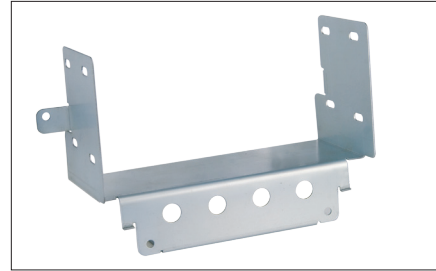

## Installation Manual Double DIN Kit 381023-06

9. Open the lower glove box  
Remove 3 screws  
Remove knee protector

10. Unclip and remove side panels of the center console  
Remove 4 screws (2 at each side)  
Remove center console by pulling it towards your direction

11. Remove 4 screws, see arrows  
Take out speedometer unit and head unit

12. Remove air condition control unit

13. Fix the Double-DIN navigation with the mounting bracket

14. Connect all required circuit points  
Place the Double-DIN head unit at the dash board  
Fix it with 2 screws