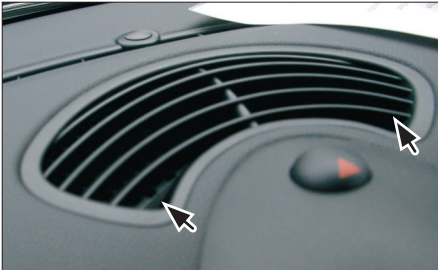

## Installation Manual Double DIN Kit 381023-06

1. BMW Mini (R56) with automatic climate control

---

---

---

2. Clip out the air vent grill at the top of the dashboard

Remove 2 screws  
(see arrows)

---

---

---

3. Unclip side panel

Remove 2 screws (see arrows)

---

---

---

4. Open the glove box.  
Remove decor panels at both sides