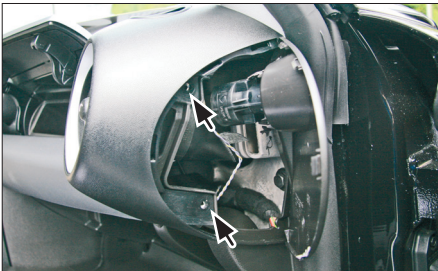

## Installation Manual Double DIN Kit 381023-06

1. BMW Mini (R56) with automatic climate control

---

---

---

2. Clip out the air vent grill at the top of the dashboard

Remove 2 screws  
(see arrows)

---

---

---

3. Unclip side panel

Remove 2 screws (see arrows)

---

---

---

4. Open the glove box.  
Remove decor panels at both sides