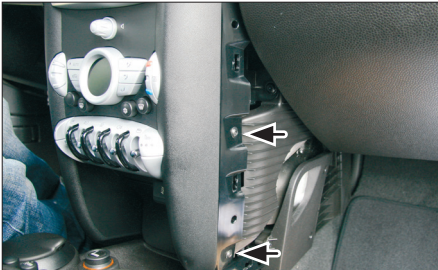

10. Unclip and remove side panels of the center console
  Remove 4 screws (2 at each side)
  Remove center console by pulling it towards your direction