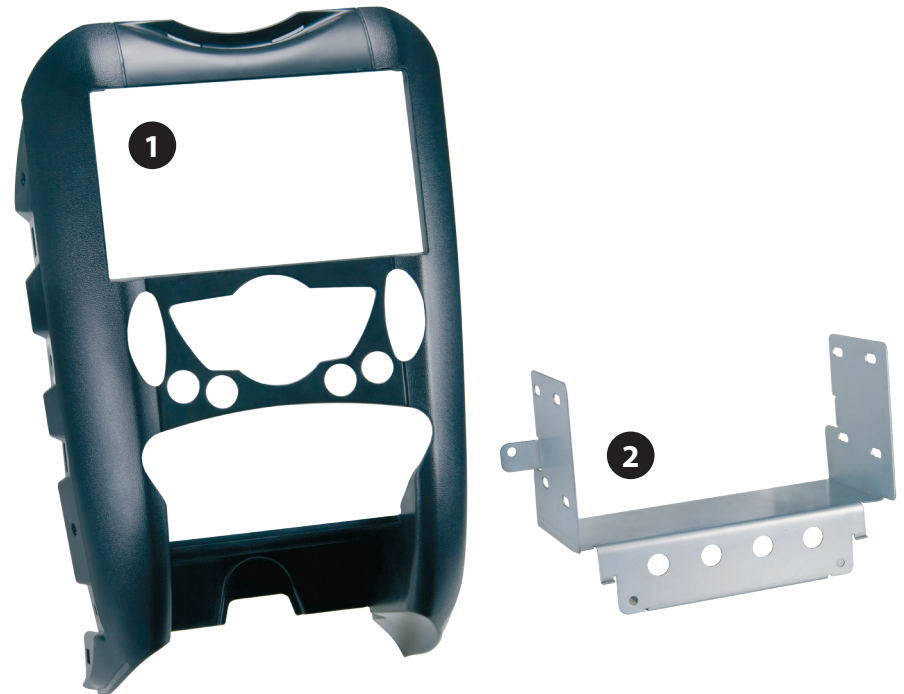

# Installation Manual Double DIN Kit

Part-No: 381023-06

- **BMW Mini (R56)**  
with automatic climate control

Compatible with double DIN devices

Double DIN Kit contents

- (1) Center console • (2) Mounting Bracket

## Installation Manual Double DIN Kit 381023-06

1. BMW Mini (R56) with automatic climate control

---

---

---

2. Clip out the air vent grill at the top of the dashboard

Remove 2 screws  
(see arrows)

---

---

---

3. Unclip side panel

Remove 2 screws (see arrows)

---

---

---

4. Open the glove box.  
Remove decor panels at both sides