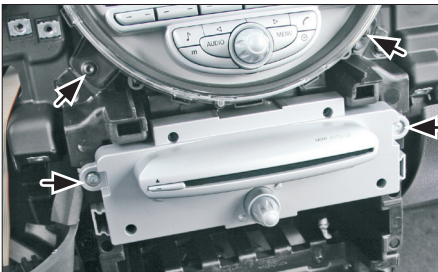

## Installation Manual Double DIN Kit 381023-06

9. Open the lower glove box  
Remove 3 screws  
Remove knee protector

10. Unclip and remove side panels of the center console  
Remove 4 screws (2 at each side)  
Remove center console by pulling it towards your direction

11. Remove 4 screws, see arrows  
Take out speedometer unit and head unit

12. Remove air condition control unit

13. Fix the Double-DIN navigation with the mounting bracket

14. Connect all required circuit points  
Place the Double-DIN head unit at the dash board  
Fix it with 2 screws