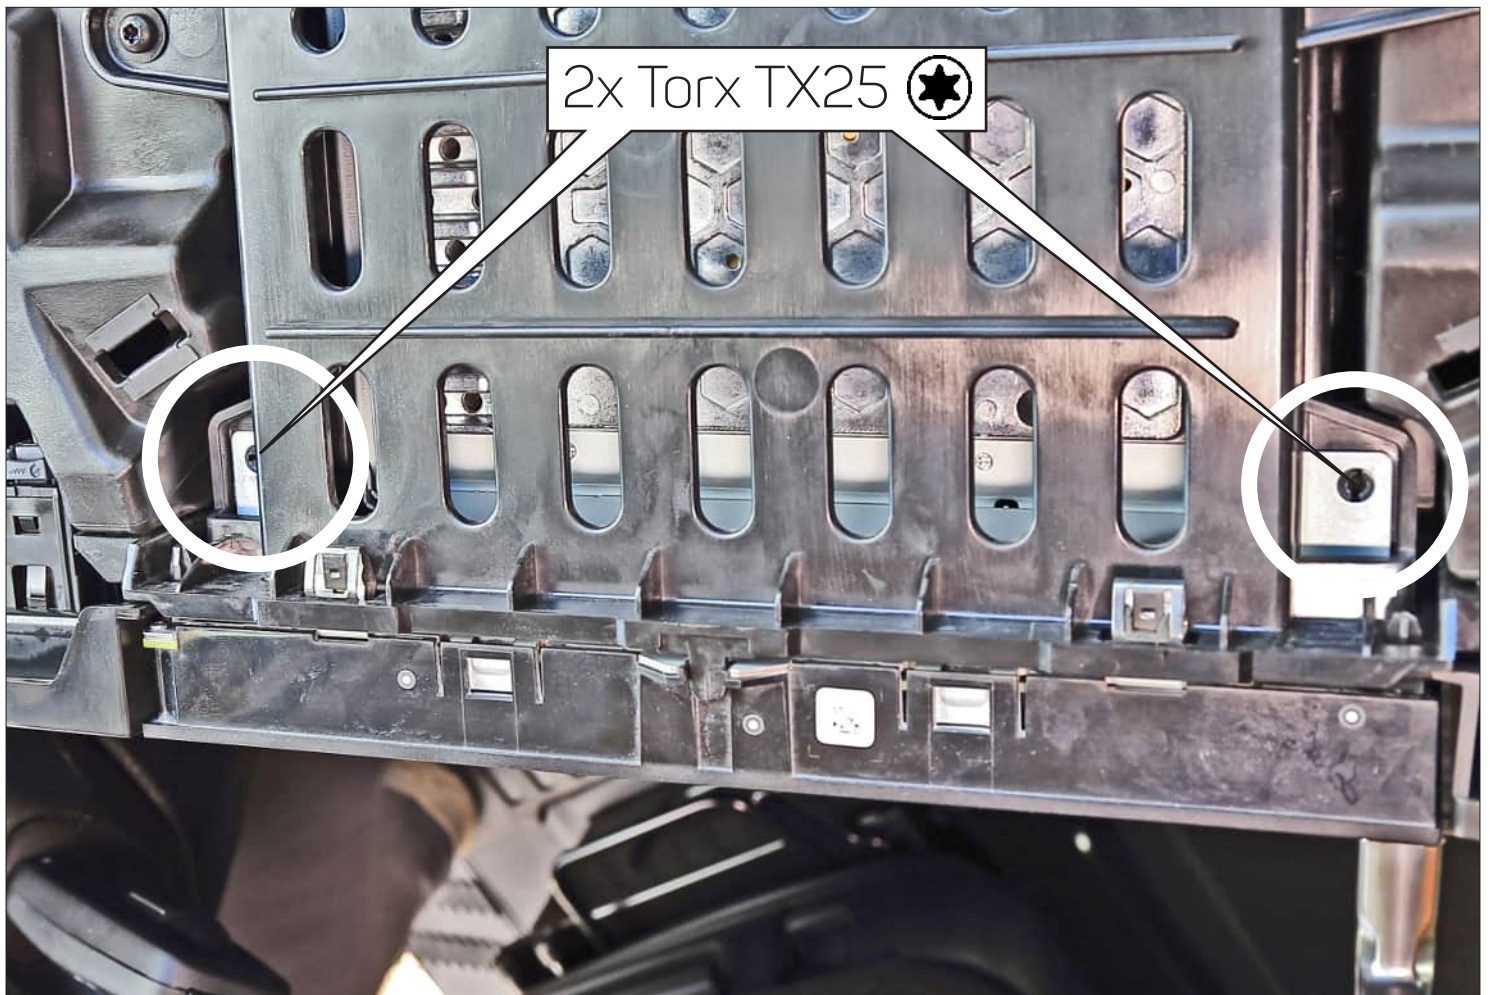

2x Torx TX25