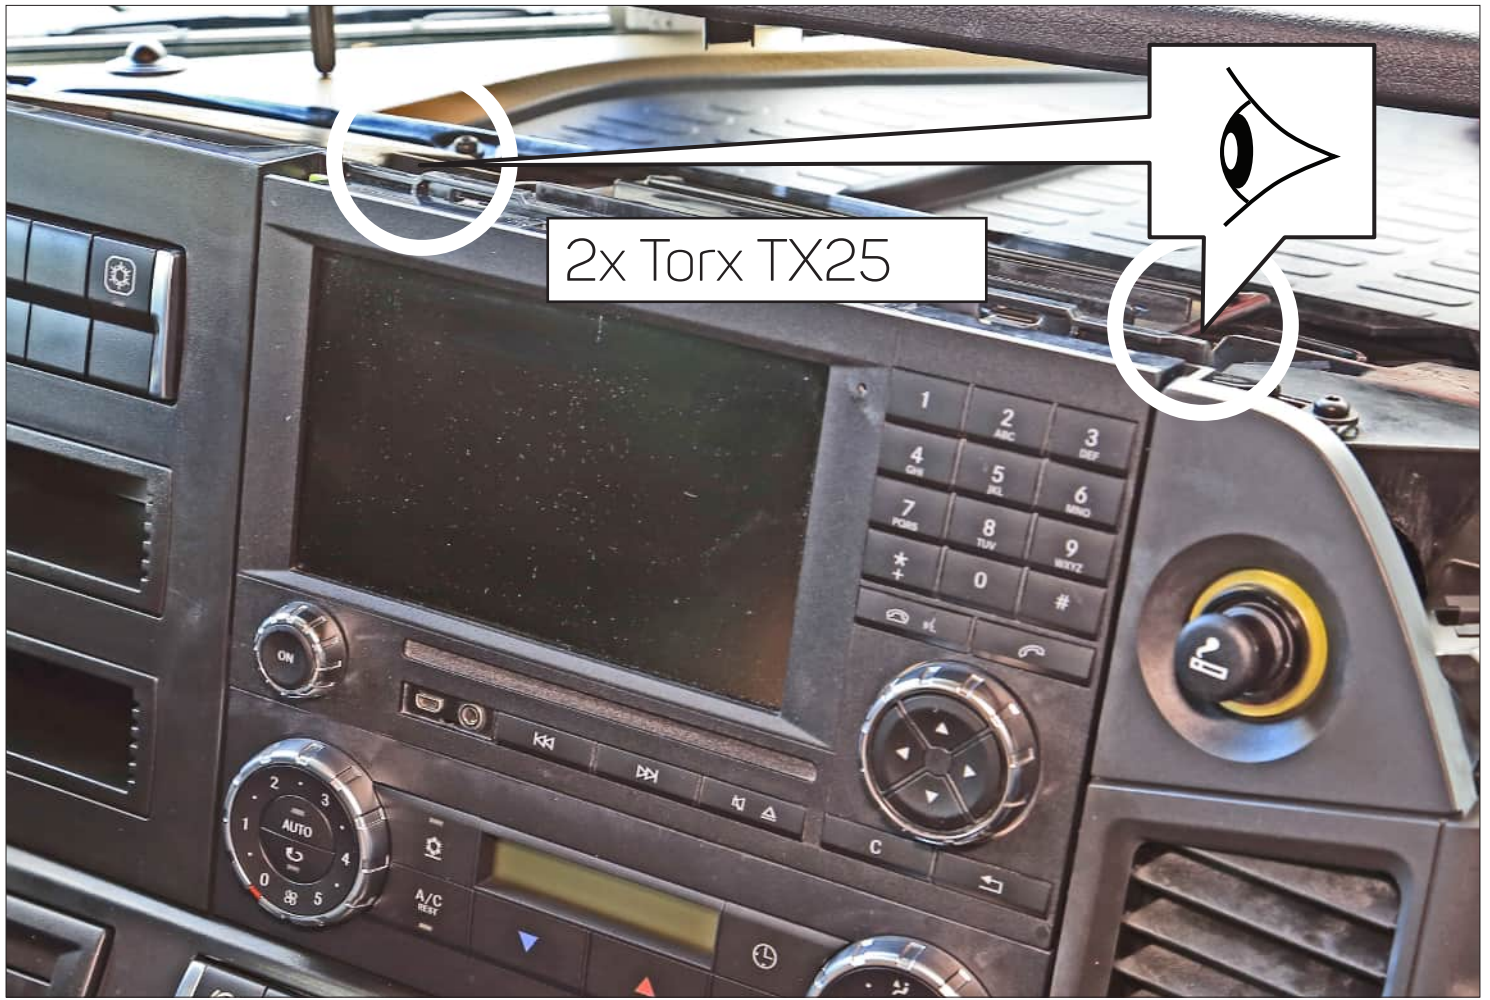

2x Torx TX25