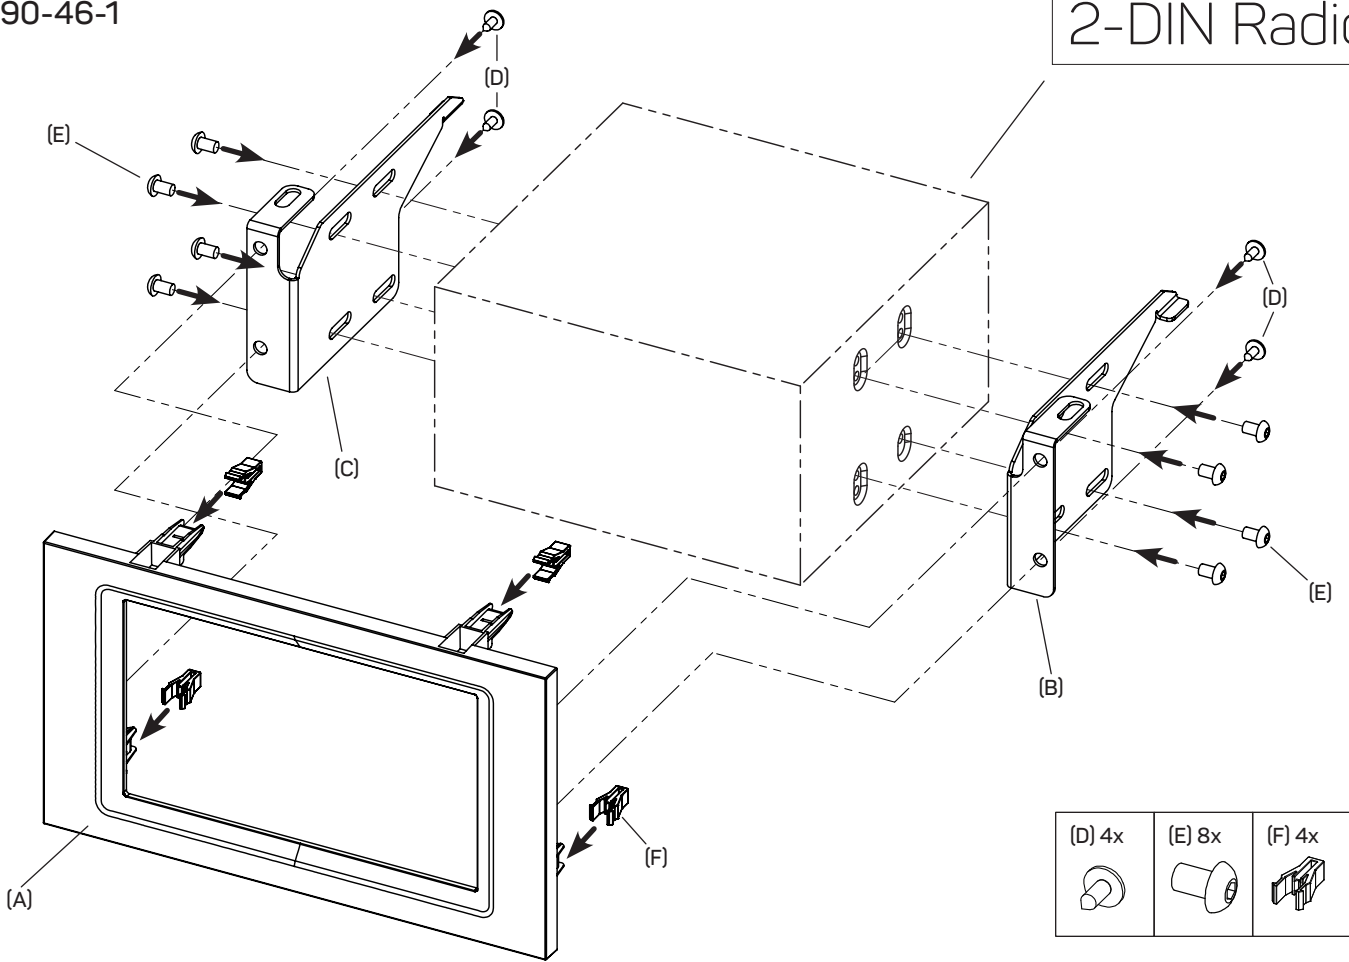

381190-46-1

2-DIN Radio