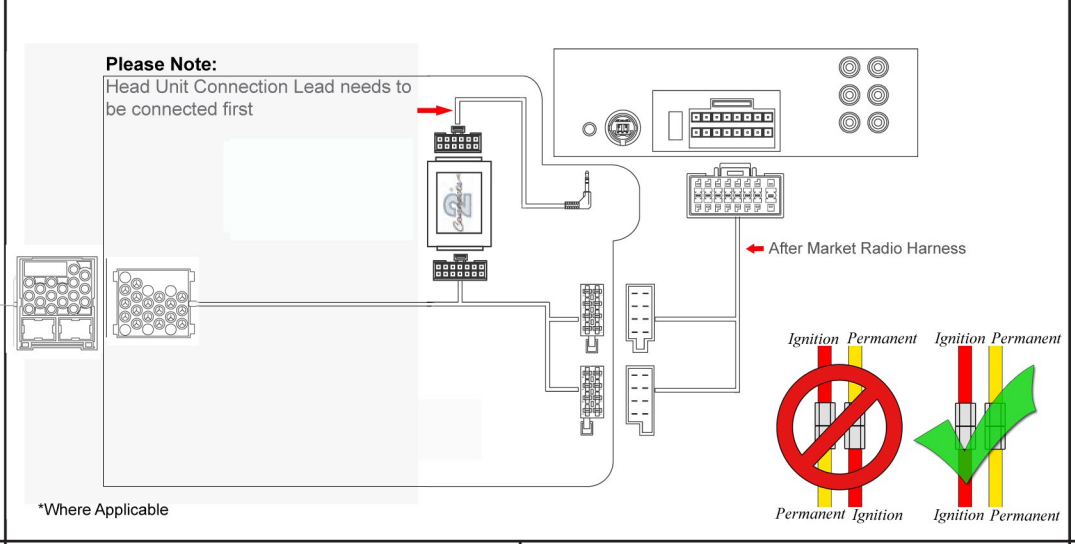

Installation Guide

Part No: CTSBM003.2 BMW Steering Wheel Controls

Vehicle Compatibility:

BMW Business Original head units.
17 Way Round Pin i-Bus Vehicles

- 3 Series (E46) 1999-2005
- 5 series (E39) 1996-2004
- 7 Series (E38) <2001
- Z4 (E85) 2002-2008
- Mini 2001-2006

Steering Wheel Control Functions