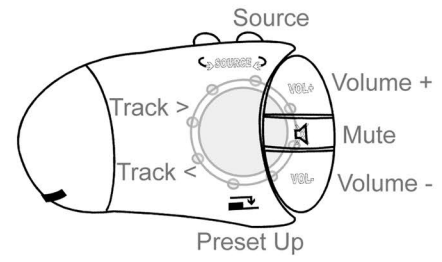

Steering Wheel Control Functions

* Note All Dates are guide lines only as specifications of vehicles change