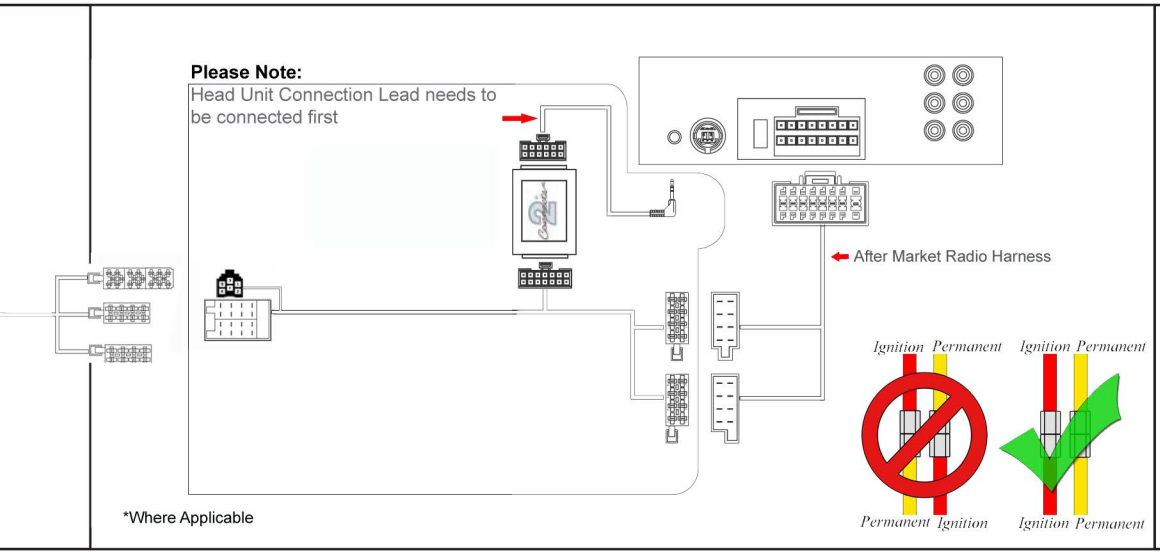

# Installation Guide

Part No: CTSDC002

Dacia Steering Wheel Control Interface

## Vehicle Compatibility:

- Dacia Duster 2012 >
- Sandero 2012 >
- Logan 2012 >

Vehicles with Double Din OEM head units

## Steering Wheel Control Functions

\* Note All Dates are guide lines only as specifications of vehicles change