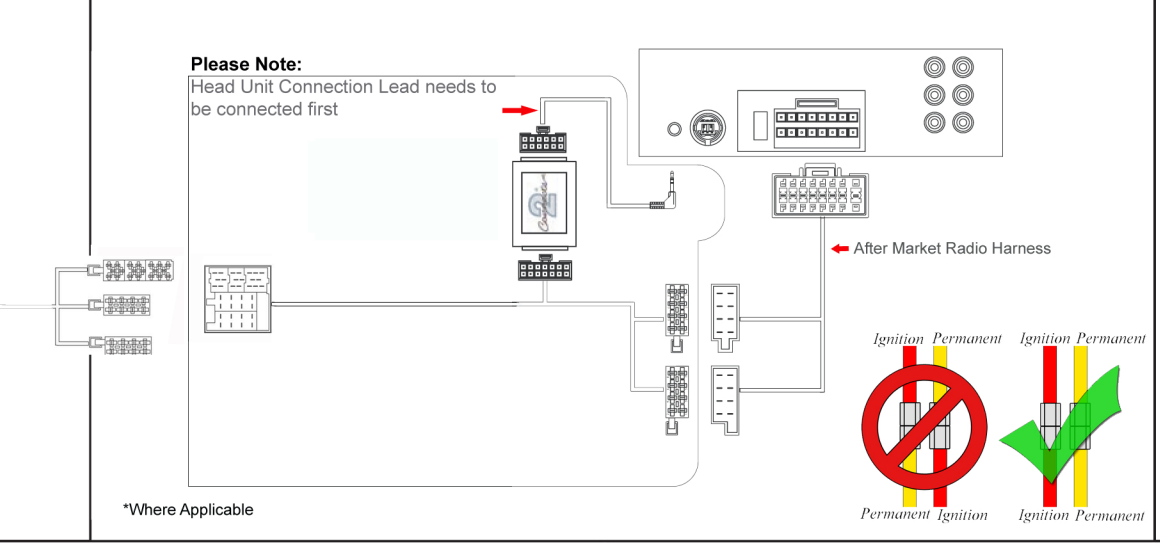

Installation Guide

Part No: CTSFA003.2 Fiat Steering Wheel Control Interface

Vehicle Compatibility:

Fiat Punto 1999 - 2006
Blaupunkt Hi, Mid, Low

Steering Wheel Control Functions

Volume +
Volume -
Mute

Seek/Track+
Seek/Track-
Source