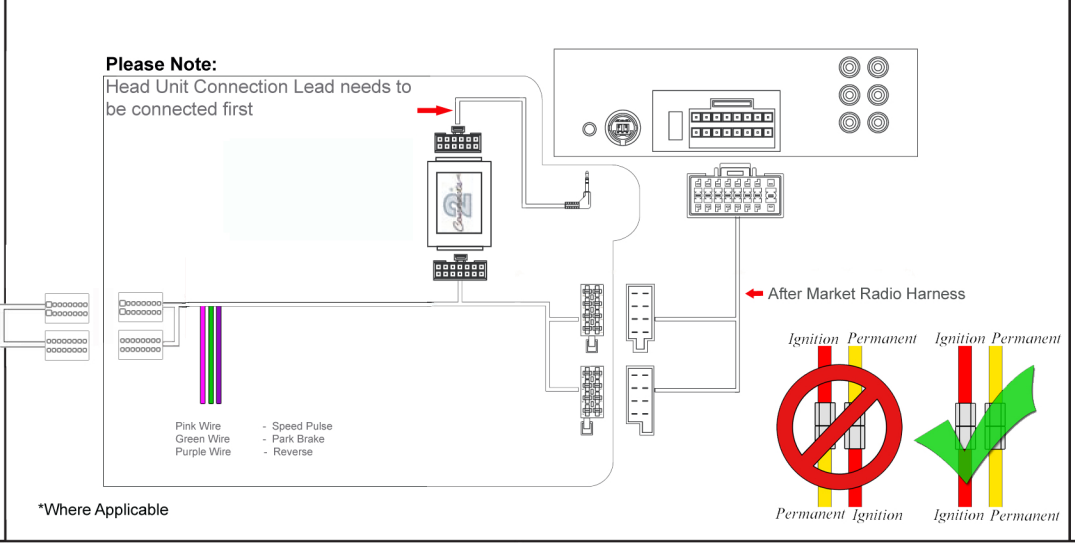

Installation Guide

Part No: CTSHO005.2 Honda Can-Bus Steering Wheel Control Interface

Vehicle Compatibility:

- Honda Civic 2012 >
- Honda CR-V 2012 >

Steering Wheel Control Functions

* Note All Dates are guide lines only as specifications of vehicles change