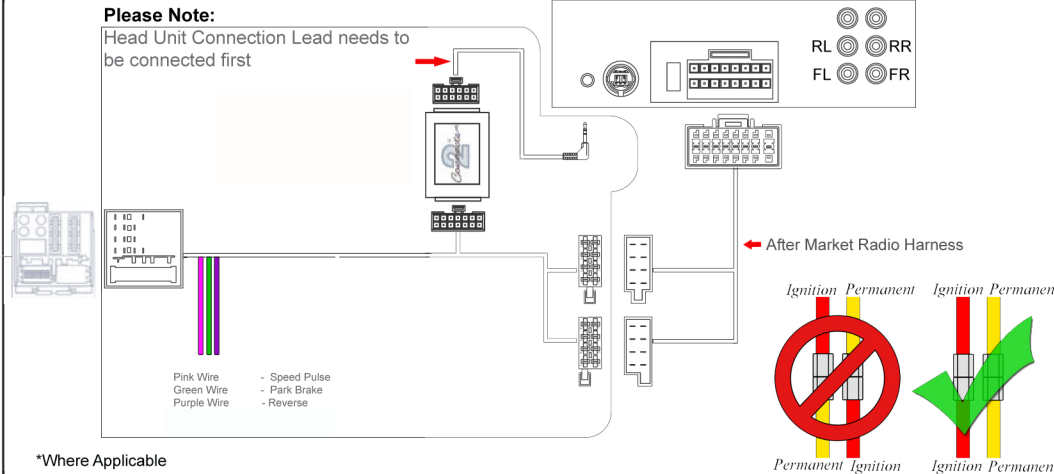

Installation Guide

Part No: CTSPG008.2 Peugeot Can-Bus Steering Wheel Control Interface

Vehicle Compatibility:

Vehicles without original head units

Can-Bus vehicles with QuadLock Connector.

- Peugeot 3008 2009 >
- Peugeot 807 2005 >
- Peugeot 407 2004 >
- Peugeot 207 2006 >
- Peugeot 308 2007 >
- Peugeot 307 2005 >
- Peugeot 607 2004 >

Steering Wheel Control Functions

* Note All Dates are guide lines only as specifications of vehicles change