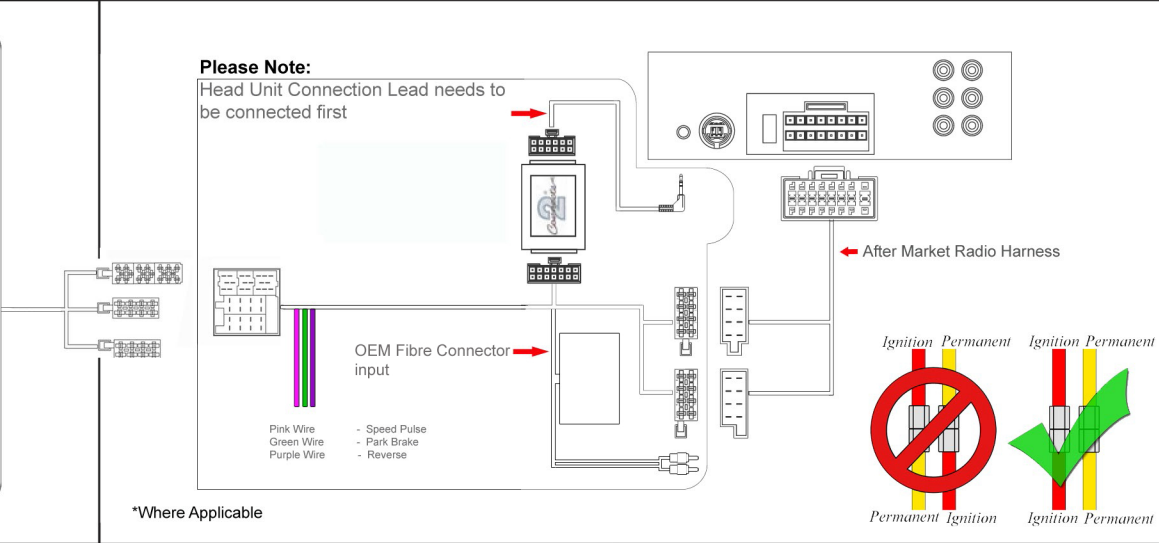

Installation Guide

Part No: CTSP0003.2 Porsche Can-Bus Steering Wheel Control Interface

Vehicle Compatibility:

Porsche Cayenne 2002 >

Vehicles with 36 Way ISO Connector

Steering Wheel Control Functions

Volume +

Volume -

Mute

Seek/Track+

Seek/Track-

* Note All Dates are guide lines only as specifications of vehicles change