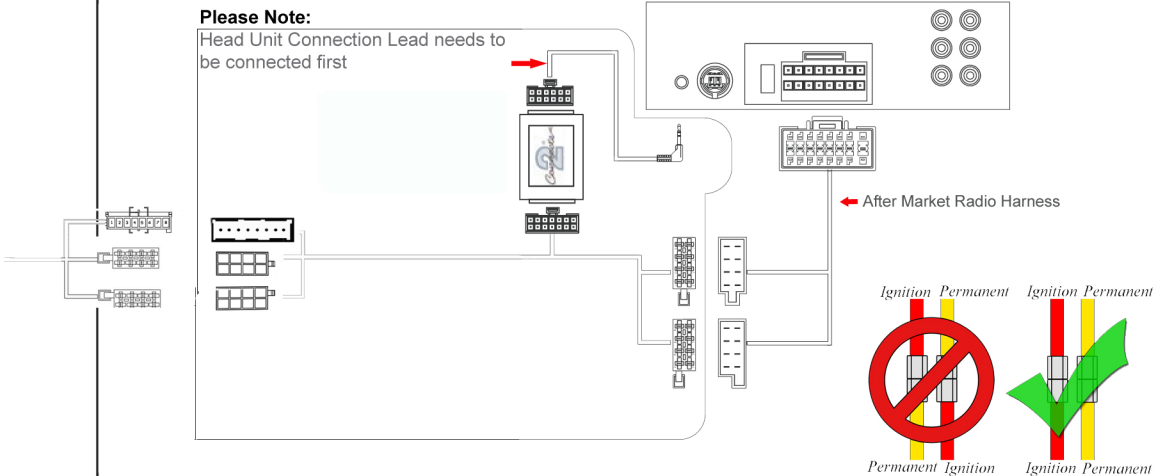

Installation Guide

Part No: CTSRN002

Renault Steering Wheel Control Interface

Vehicle Compatibility:

- Clio <2000
- Kangoo <2000
- Megane <2000
- Scenic <2000
- Laguna <2000

Steering Wheel Control Functions

Source

Volume +
Volume -

Preset Up

Seek/Track+

Seek/Track-