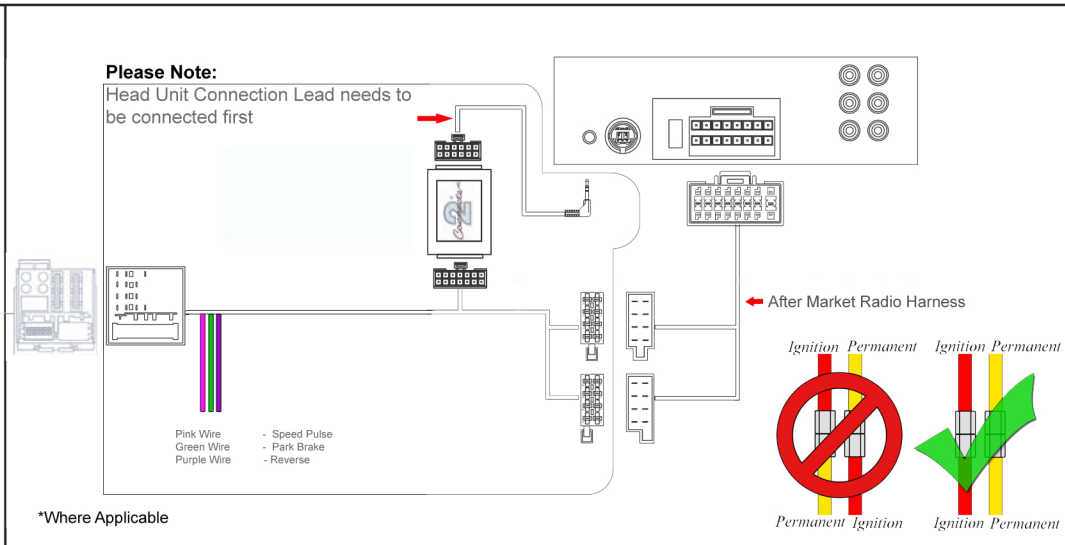

Installation Guide

Part No: CTSRN006.2 Renault Can-Bus Steering Wheel Control Interface

Vehicle Compatibility:

- Renault Megane 2008 >
- Wind 2010 >
- Clio 2009 >
- Scenic 2009 >

Quadlock Connector
Phone Button Support

Steering Wheel Control Functions

Track Up

Track Down

Source

Volume Up

Volume Down

* Note All Dates are guide lines only as specifications of vehicles change