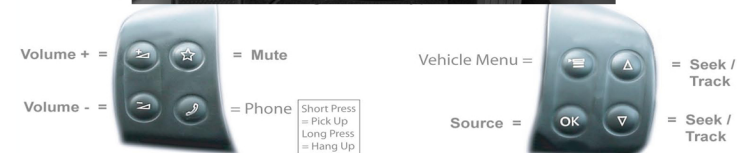

Steering Wheel Control Functions

* Note All Dates are guide lines only as specifications of vehicles change