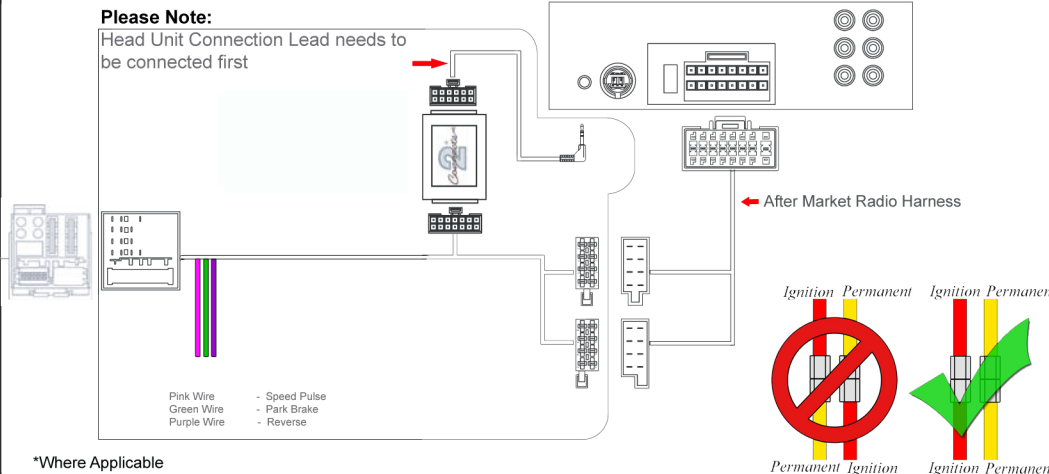

# Installation Guide

Part No: CTSVW002.2 vw Can-Bus Steering Wheel Control Interface

## Vehicle Compatibility:

Vehicles fitted with RCD200,300, 310,500,510 original head units.  
Quadlock Vehicles

- Eos 2004>
- Golf MK 5/6 2002>
- Jetta 2004>
- Passat 2004>
- Polo 2004>
- Scirocco 2008>
- Tiguan 2005>
- Touran 2002>
- Transporter 2005>
- Amarok 2010>

## Steering Wheel Control Functions

\* Note All Dates are guide lines only as specifications of vehicles change