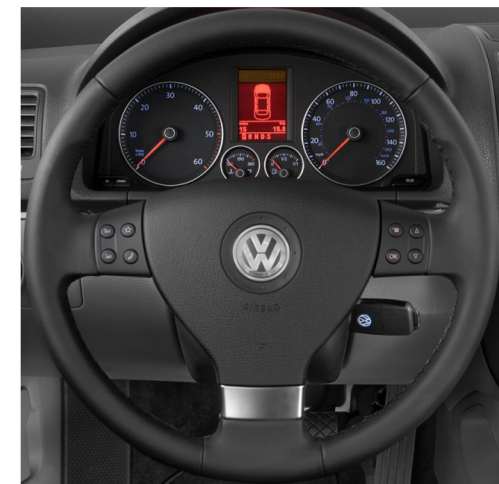

Steering Wheel Control Functions

* Note All Dates are guide lines only as specifications of vehicles change